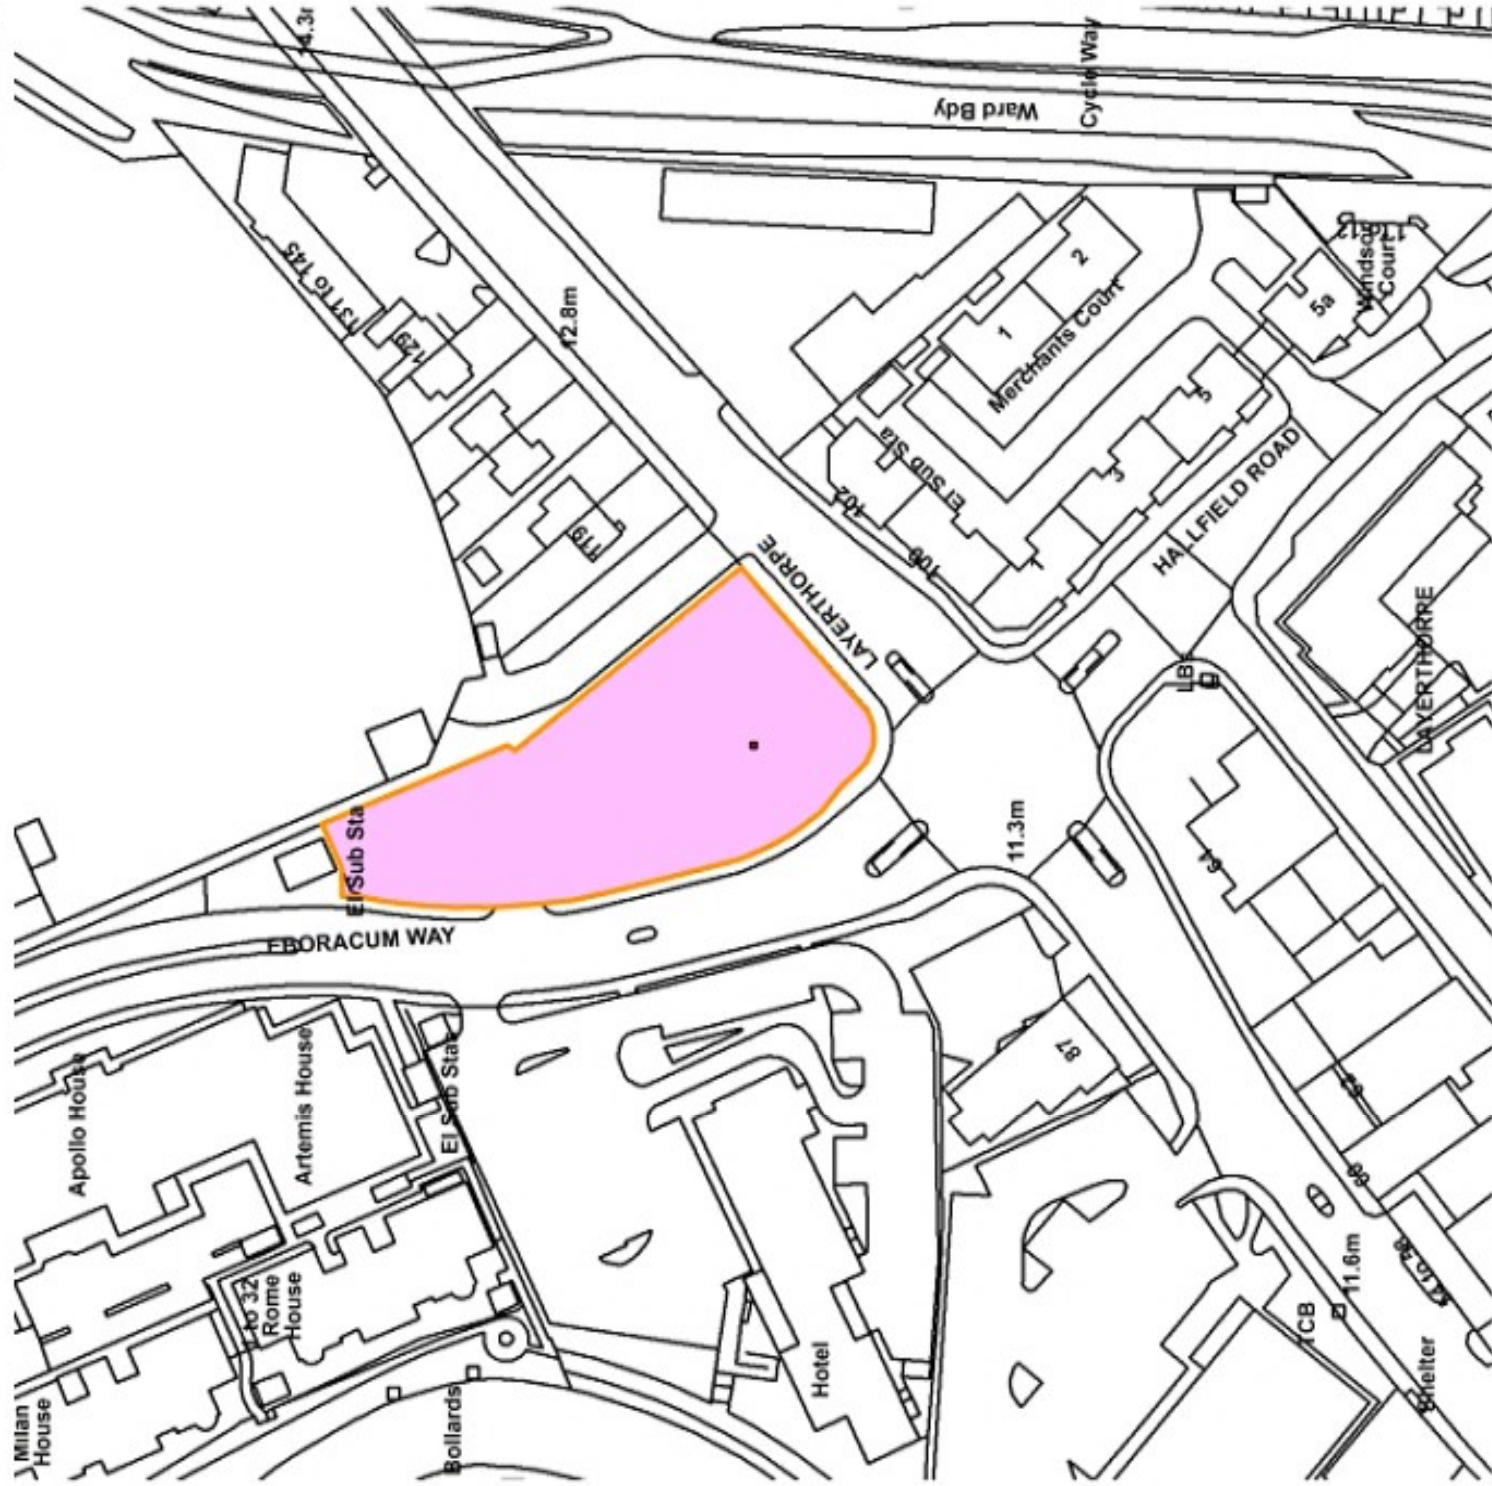

Vacant Site, Eboracum Way, York

19/01467/FULM

GIS by ESRI (UK)

Scale: 1:1211

Reproduced from the Ordnance Survey map with the permission of the Controller of Her Majesty's Stationery Office © Crown Copyright 2000.

Unauthorised reproduction infringes Crown Copyright and may lead to prosecution or civil proceedings.

Produced using ESRI (UK)'s MapExplorer 2.0 - <http://www.esriuk.com>

Organisation	City of York Council
Department	Directorate of Place
Comments	Site Location Plan
Date	26 September 2022
SLA Number	Not Set